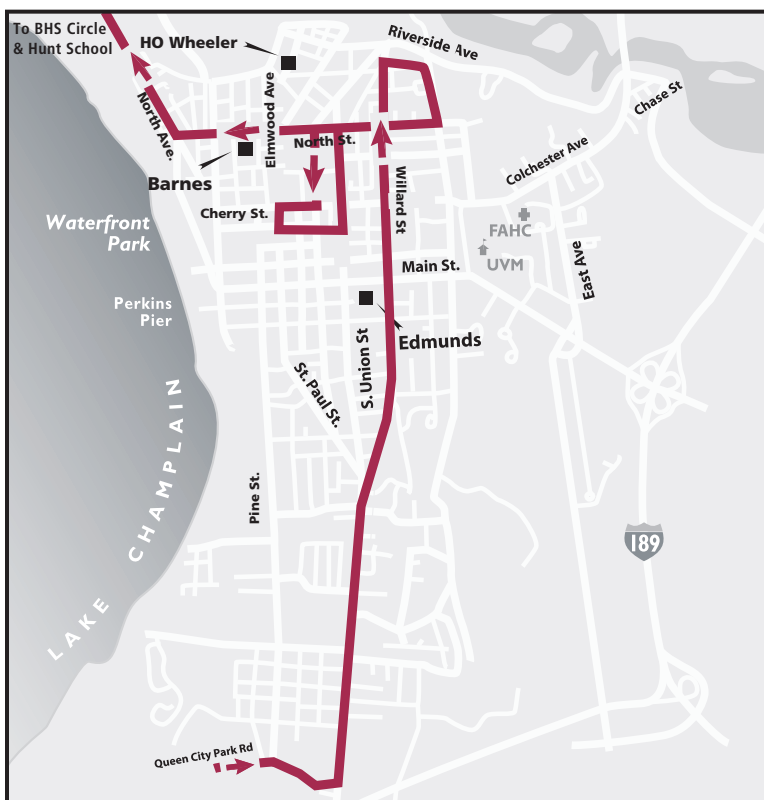

NEIGHBORHOOD SPECIAL

Route 26: BHS North

ROUTE DETAILS:

7:21 a.m.

Willard St. (Northbound)

R) Archibald St.

R) Prospect St.

7:35 a.m.

R) North St.

L) No. Winooski Ave.

R) Pearl St.

L) St. Paul St.

L) Cherry St.

7:42 a.m.

Depart Cherry St. ahead of 7:45 a.m. North Avenue bus.

These buses have the same route from Cherry St. to BHS.

BHS Students should board this bus rather than the North Avenue bus.

The North Avenue bus will not pick-up students unless the 26- BHS North bus is full.

L) So. Winooski Ave.

R) Pearl St.

L) No. Union St.

L) North St.

R) North Ave.

7:50 a.m.

L) BHS Circle