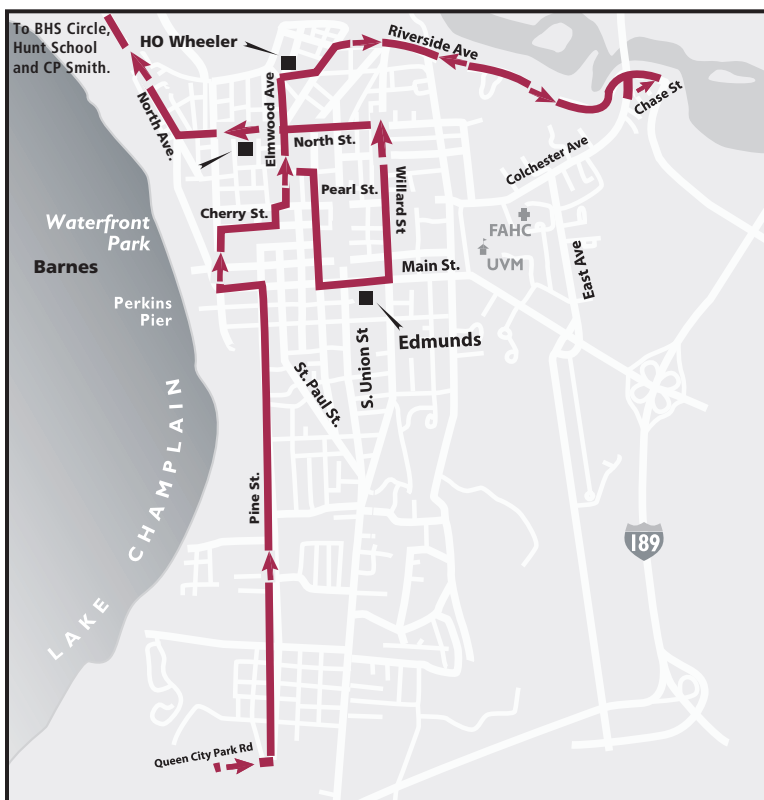

NEIGHBORHOOD SPECIAL

Route 34: AM PINE / NORTH END / EDMUNDS / HO WHEELER / BHS/ HUNT/ BARNES

ROUTE DETAILS:

7:03 a.m. Bus leaves CCTA Offices

- R) Industrial Pkwy
- L) Pine St. - Pick up Edmonds and BHS Students
- L) Main St.
- R) Battery St.

7:13 a.m.

R) Cherry St. - Drop off BHS students to take #32

bus to BHS

- L) St. Paul St.
- R) Pearl St.
- L) Elmwood Ave.
- R) Archibald St.
- L) Intervale Ave.
- R) Riverside Ave.

7:20 a.m. Salmon Run (Bus does not pull in to Salmon Run; picks up at corner)

- R) Colchester Ave.
- L) Chase St.
- L) Barrett St.
- L) Riverside Ave.
- L) Intervale Ave.

7:33 a.m.

- R) Archibald - Drops in front of HO Wheeler
- L) Elmwood Ave.
- L) Grant St.
- R) Winooski Ave.

7:40 a.m.

- L) Main St. - Drop off at Edmonds
- L) Willard St.
- L) North St.

7:45am Drop students at Barnes

- R) North Ave.

7:50 a.m. BHS Circle

- L) North Ave.
- R) Gosse Ct.

8:02 a.m. Drop students at Hunt School