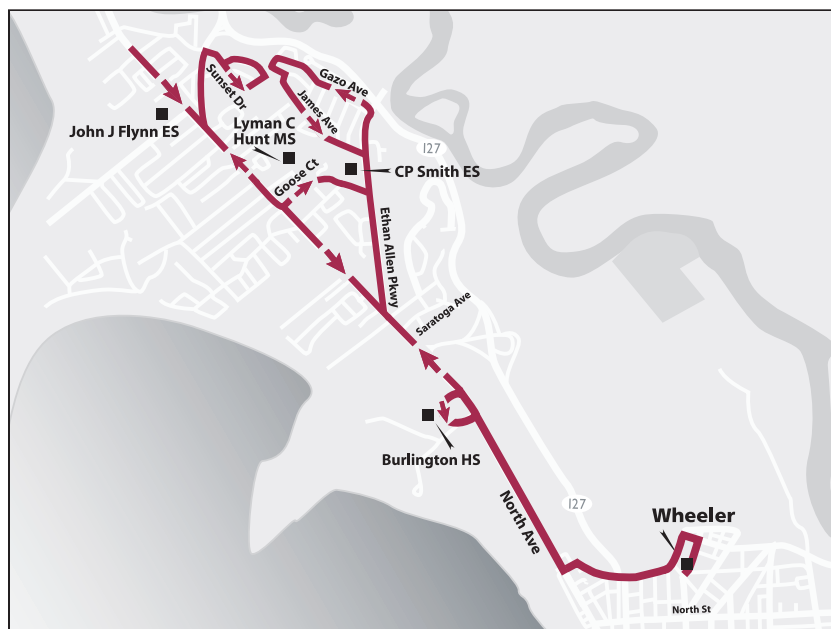

## Route 36: AM NORTH END / SMITH / BHS / HUNT / WHEELER

### ROUTE DETAILS:

**6:45 a.m.** Bus leaves garage for Northgate

Pick-ups Hunt & BHS students along North Ave on way to Northgate

**7:08 a.m.**

L) Plattsburgh Ave.  
R) Sunset Dr.  
L) Meridian St.  
L) Venus Ave.  
R) Sunset Dr.  
L) Plattsburgh Ave.  
L) North Ave.

**7:18 a.m.**

Drop-off at BHS  
L) North Ave.

**7:22 a.m.**

Pick-up at Franklin Square on North Ave.  
R) Barley St.  
L) Turf Rd.  
R) Plattsburgh Ave. to North Ave.

**7:35 a.m.**

L) North Ave. (drop-off Hunt Students at Woodbury)  
L) Hineburg Rd.  
R) Farrington Pkwy.

**Drop off at crosswalk for CP Smith**

L) Ethan Allen Pkwy.  
L) James Ave.  
L) Sandra Circle  
R) Gazo Ave.  
R) Ethan Allen Pkwy.

**Drop off at CP Smith**

L) North Ave.

**8:00 a.m.** BHS Circle- Drop-off students