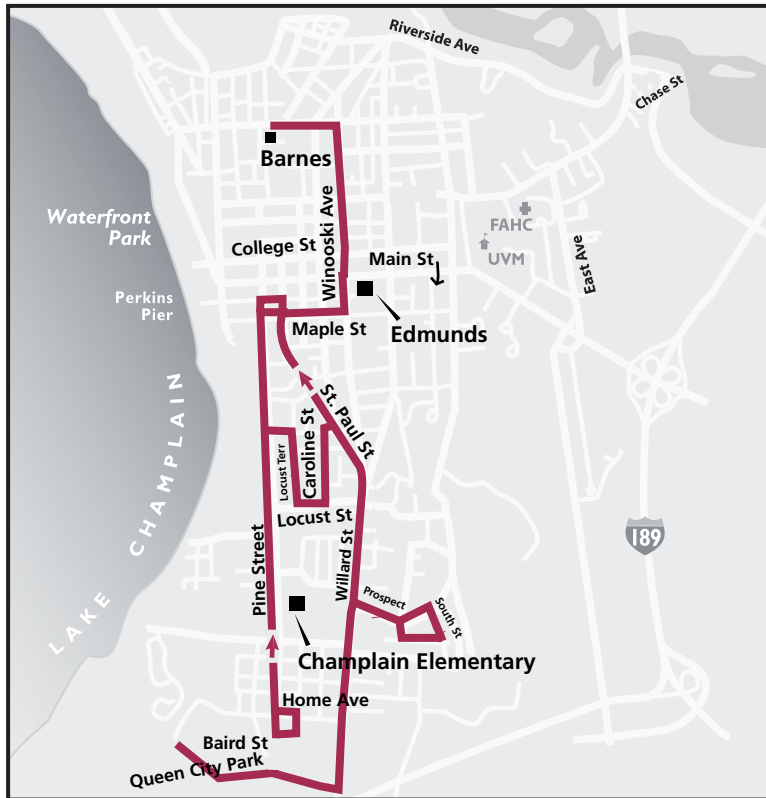

NEIGHBORHOOD SPECIAL

Route 37: AM SOUTH END / EDMUNDS / CHAMPLAIN

ROUTE DETAILS:

7:00 a.m.

- R) Industrial Parkway
- L) Shelburne Rd.

7:05 a.m.

- R) Prospect Pkwy.
- R) Crescent Rd.
- L) Glenn Ave.
- L) South St.
- L) Prospect Pkwy.
- R) Shelburne Rd.
- L) St. Paul St.
- L) Maple St.
- R) Pine St.

7:16 a.m.

- R) King St.
- R) St. Paul St.
- R) Howard St.

L) Caroline St.

R) Locust St.

7:25 a.m.

- R) Locust Terrace
- L) Howard St.

7:36 a.m.

- L) Pine St. - NO drop offs at Champlain at this time.
- L) Baird St.

7:30 a.m.

- L) Raymond Place
- L) Home Ave.
- R) Pine St. Drop off at Champlain School
- R) Maple St.
- L) Union St.

7:51 a.m.

- Drop off at Edmonds
- Continue on Union St.
- L) North St.

7:57 a.m.

- Drop-off at Sustainability Academy at Barnes
- Return to CCTA

NEIGHBORHOOD SPECIAL

Route 37: AM SOUTH END / EDMUNDS / CHAMPLAIN

ROUTE DETAILS:

7:00 a.m.
R) Industrial Parkway
L) Shelburne Rd.

7:05 a.m.
R) Prospect Pkwy.
R) Crescent Rd.
L) Glenn Ave.
L) South St.
L) Prospect Pkwy.
R) Shelburne Rd.
L) St. Paul St.
L) Maple St.
R) Pine St.