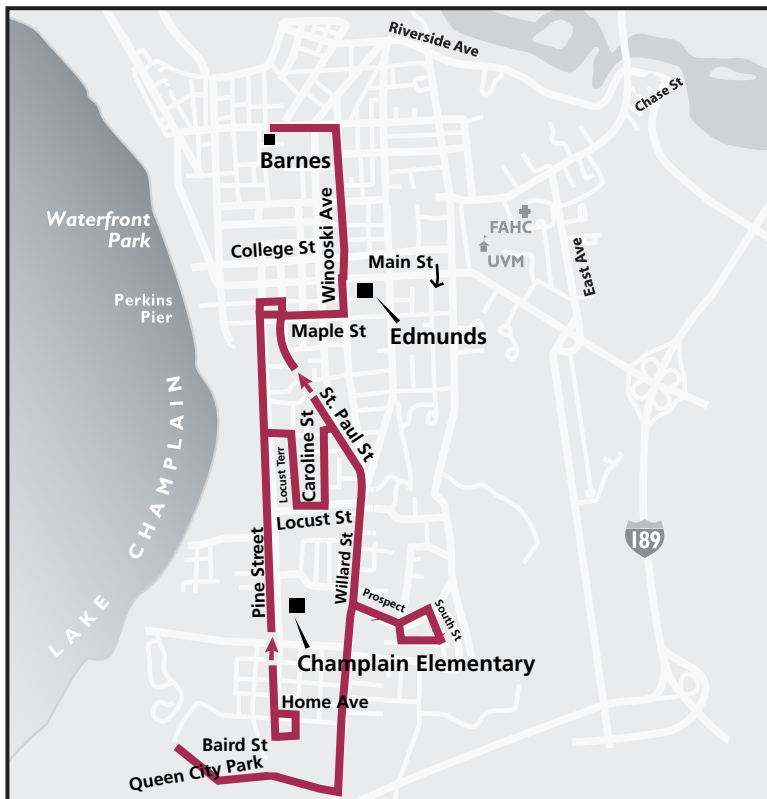

NEIGHBORHOOD SPECIAL

Route 37: AM SOUTH END / EDMUNDS / CHAMPLAIN

ROUTE DETAILS:

7:00 a.m.

- R) Industrial Parkway
- L) Shelburne Rd.

7:05 a.m.

- R) Prospect Pkwy.
- R) Crescent Rd.
- L) Glenn Ave.
- L) South St.
- L) Prospect Pkwy.
- R) Shelburne Rd.
- L) St. Paul St.
- L) Maple St.
- R) Pine St.

7:16 a.m.

- R) King St.
- R) St. Paul St.
- R) Howard St.

L) Caroline St.

R) Locust St.

7:25 a.m.

- R) Locust Terrace
- L) Howard St.

7:36 a.m.

- L) Pine St. - NO drop offs at Champlain at this time.
- L) Baird St.

7:30 a.m.

- L) Raymond Place
- L) Home Ave.
- R) Pine St. Drop off at Champlain School
- R) Maple St.
- L) Union St.

7:51 a.m.

- Drop off at Edmonds
- Continue on Union St.
- L) North St.

7:57 a.m.

- Drop-off at Sustainability Academy at Barnes
- Return to CCTA

NEIGHBORHOOD SPECIAL

Route 37: AM SOUTH END / EDMUNDS / CHAMPLAIN

ROUTE DETAILS:

7:00 a.m.
R) Industrial Parkway
L) Shelburne Rd.

7:05 a.m.
R) Prospect Pkwy.
R) Crescent Rd.
L) Glenn Ave.
L) South St.
L) Prospect Pkwy.
R) Shelburne Rd.
L) St. Paul St.
L) Maple St.
R) Pine St.