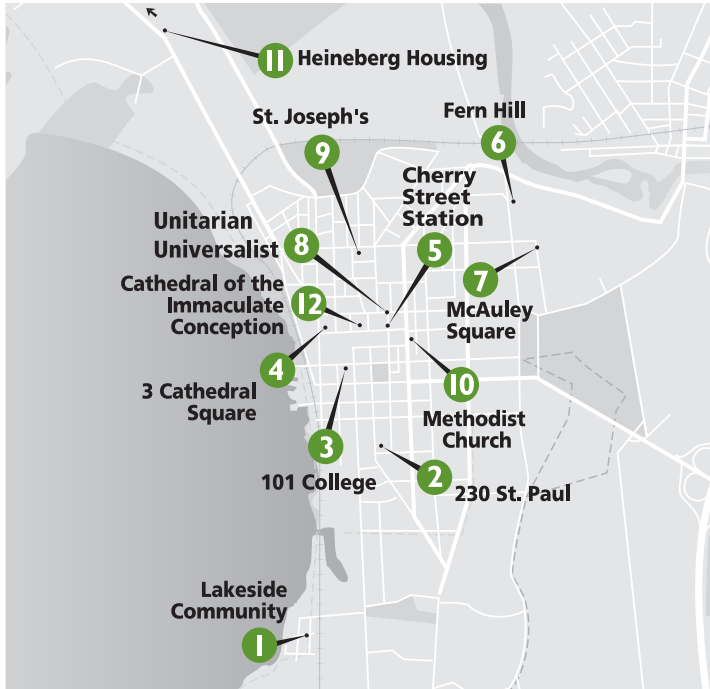

Sunday Service

SUNDAY: Early Morning

Pick Up	Map No.	Location
8:25 a.m.	1	Lakeside Community
8:30 a.m.	2	230 St. Paul
8:35 a.m.	3	101 College
8:40 a.m.	4	3 Cathedral Square
8:41 a.m.	5	Cherry Street Station
8:45 a.m.	6	Fern Hill
8:50 a.m.	7	McAuley Square
8:55 a.m.	8 / 9	Unitarian Universalist / St. Joseph's
9:00 a.m.	10	United Methodist Church*
9:20 a.m.	11	Heineberg Housing
9:35 a.m.	10	United Methodist Church*
9:40 a.m.	5	Cherry Street Station
9:45 a.m.	2	230 St. Paul
9:50 a.m.	12	Immaculate Conception
10:00 a.m.	9	St. Joseph's
R	6	Fern Hill
R	7	McAuley Square
R	3	101 College Street
10:15 a.m.	5	Cherry Street Station

R On-board requests accepted for Fern Hill, McAuley Square and 101 College Street after pick-up at St. Joseph's.

* United Methodist Church also serves First Congregational

SUNDAY: Late Morning & Afternoon

	Cherry Street	230 St. Paul	Lakeside	Price Chopper	City Market	UVM	McAuley Square	Fern Hill	Northgate	Heineberg	Ethan Allen S.C.	3 Cathedral Square	Cherry Street
	1	2	3	4	5	6	7	8	9	10	11	12	1
	10:15	10:18	10:23	10:32	10:42	10:46	*	*	11:03	—	11:08	*	11:20
AM	11:25	*	—	11:42	11:52	11:56	11:57	11:59	12:14	12:18	12:19	12:26	12:30
PM	12:35	12:38	12:43	12:52	1:02	1:06	*	*	1:23	—	1:28	*	1:40
	1:20	*	—	1:37	1:47	1:51	1:52	1:54	2:09	2:13	2:14	2:21	2:25
	2:30	2:33	2:38	2:47	2:57	3:01	*	*	3:18	—	3:23	*	3:35
	3:40	*	—	3:57	4:07	4:11	4:12	4:14	4:29	4:33	4:34	4:41	4:45
	4:50	4:53	4:58	5:07**	—	—	—	—	—	—	—	—	5:20

* These buses pick up on the main road but do not pull in.

** After pick-up at Price Chopper, bus travels directly to Cherry St. via Pine St.