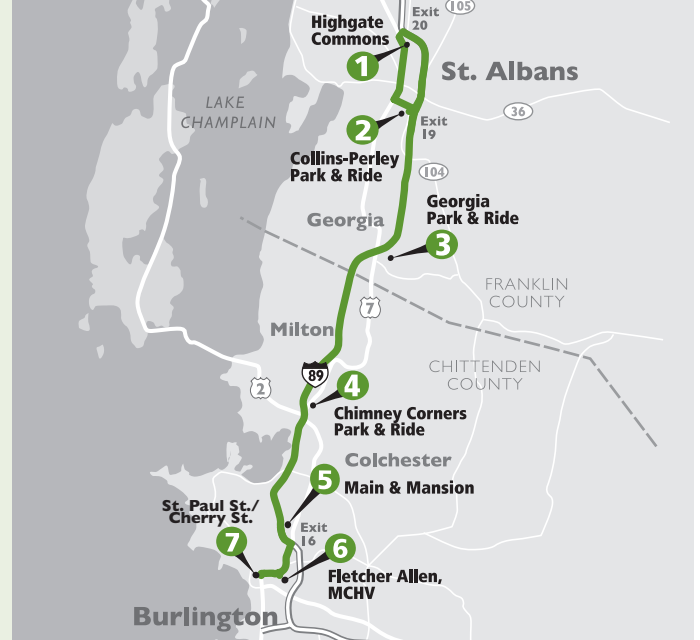

St. Albans LINK Express

OPERATES WEEKDAYS ONLY

ROUTE NUMBER
96

BURLINGTON TO ST. ALBANS

Monday-Friday

	St. Paul St. / Cherry St.	FAHC	Winooski - Main & Mansion	Chimney Corners Park & Ride	Georgia Park & Ride	Highgate Commons	Collins-Perley Park & Ride	Highgate Commons
	7	6	5	4	3	1	2	1
AM	5:45	—	5:50	—	R	6:30	6:42	—
	6:40	—	6:45	R*	R	7:30	7:42	—
PM	4:50	4:58	5:07*	—	5:35	—	5:47	6:00
	5:30	5:38	5:47*	—	6:10	—	6:21	6:35

* The bus will pick-up just north of the Winooski rotary at Main & Mansion St.
R* By request only. For drop-off, please tell the driver when you board. For pick-up, please call CTA by 5:00 p.m. the night before.

ST. ALBANS TO BURLINGTON

Monday-Friday

	Highgate Commons	Collins-Perley Park & Ride	Highgate Commons	Georgia Park & Ride	Chimney Corners Park & Ride	Winooski - Main & Mansion	FAHC	St. Paul St. / Cherry St.
	1	2	1	3	4	5	6	7
AM	6:30	6:42	—	6:56	—	7:20R	7:25	7:35
	7:30	7:42	—	7:56	—	8:20R	8:25	8:35
PM	—	5:47	6:00	6:12R	6:20R	R	—	6:40
	—	6:21	6:35	—	—	R	—	7:20