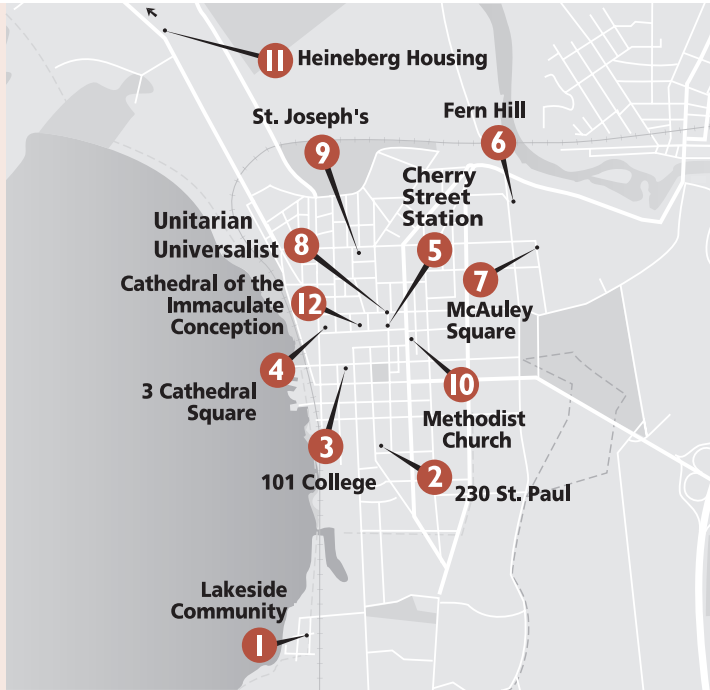

# Sunday Service

ROUTE NUMBER  
**18**

## SUNDAY: Early Morning

Pick Up	Map No.	Location
8:25 a.m.	1	Lakeside Community
8:30 a.m.	2	230 St. Paul
8:35 a.m.	3	101 College
8:40 a.m.	4	3 Cathedral Square
8:41 a.m.	5	Cherry Street Station
8:45 a.m.	6	Fern Hill
8:50 a.m.	7	McAuley Square
8:55 a.m.	8 / 9	Unitarian Universalist / St. Joseph's
9:00 a.m.	10	United Methodist Church*
9:10 a.m.	13	Northgate/Westward
9:20 a.m.	11	Heineberg Housing
9:38 a.m.	5	Cherry Street Station
9:40 a.m.	10	United Methodist Church*
9:45 a.m.	2	230 St. Paul
9:50 a.m.	12	Immaculate Conception
10:00 a.m.	9	St. Joseph's
R	6	Fern Hill
R	7	McAuley Square
R	3	101 College Street
10:15 a.m.	5	Cherry Street Station

## Late Morning & Afternoon

	Cherry Street	230 St. Paul	Lakeside	Price Chopper	City Market	UVM	McAuley Square	Fern Hill	Northgate	Heineberg	Ethan Allen S.C.	3 Cathedral Square	Cherry Street
	1	2	3	4	5	6	7	8	9	10	11	12	1
	10:15	10:18	10:23	10:32	10:42	10:46	*	*	11:03	-	11:08	*	11:20
AM	11:25	*	-	11:42	11:52	11:56	11:57	11:59	12:14	12:18	12:19	12:26	12:30
PM	12:35	12:38	12:43	12:52	1:02	1:06	*	*	1:23	-	1:28	*	1:40
	1:20	*	-	1:37	1:47	1:51	1:52	1:54	2:09	2:13	2:14	2:21	2:25
	2:30	2:33	2:38	2:47	2:57	3:01	*	*	3:18	-	3:23	*	3:35
	3:40	*	-	3:57	4:07	4:11	4:12	4:14	4:29	4:33	4:34	4:41	4:45
	4:50	4:53	4:58	5:07**	-	-	-	-	-	-	-	-	5:20

\* These buses pick up on the main road but do not pull in.

\*\* After pick-up at Price Chopper, bus travels directly to Cherry St. via Pine St.