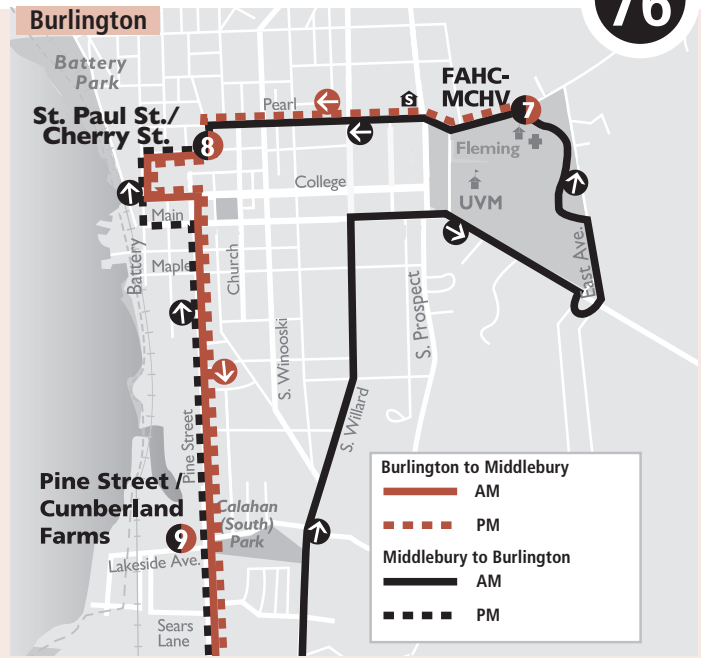

Middlebury LINK Express

OPERATES WEEKDAYS ONLY

ROUTE NUMBER
76

BURLINGTON TO MIDDLEBURY Monday–Friday

	FAHC/MCHV	St. Paul St./Cherry St.	Pine St./Cumberland Farms	Steve's CITGO	Stage Road	Ferrisburgh Park & Ride	Verg. Main/Green St.	Exchange St Storage	Merchants Row
AM	7	8	9	6	5	4	3	1	2
	–	5:05	5:10	–	5:35	5:42	5:46	6:10	6:15*
	–	6:05	6:10	–	6:35	6:42	6:46	7:10	7:15*
PM	4:40	4:50	4:58	R	5:29	5:37	5:40*	5:55	6:00*
	5:20	5:30	5:38	R	6:09	6:17	6:20	6:35	6:40*

R The bus will stop by request only.

MIDDLEBURY TO BURLINGTON Monday–Friday

	Exchange St. Storage	Merchants Row	Verg. Main/Green St.	Ferrisburgh Park & Ride	Jimmo's Motel	Steve's CITGO	FAHC/MCHV	St. Paul St./Cherry St.	Pine St./Cumberland Farms
	1	2	3	4	5	6	7	8	9
AM	6:10	6:15*	6:40	6:43	6:50	6:58	7:39	7:45	7:50
	7:10	7:15*	7:40	7:43	7:50	7:58	8:39	8:45	8:50
PM	5:55	6:00*	6:20	C	6:30	–	–	7:05	7:15
	6:35	6:40*	7:00	C	7:10	–	–	7:45	7:55

SATURDAY Middlebury to Burlington

	Adirondack Circle 1	Merchant's Row 2	New Haven Junction 3	Main/Green Street 4	Ferrisburgh Park & Ride 5	Jimmo's Motel 6	Rt 7/ Church Hill Road 7	Shelburne/ along Rt 7 8	S. Burlington/ along Rt 7 9	Pine St./ DPW 10	St. Paul St. / Cherry St. 11
AM	9:45	9:50	R	10:10	10:13	10:20	10:28	R	R	10:53	11:00
PM	12:15	12:20	R	12:40	12:43	12:50	12:58	R	R	1:23	1:30
	4:45	4:50	R	5:10	5:13	5:20	5:28	R	R	5:53	6:00
	7:15	7:20	R	7:40	7:43	7:50	7:58	R	R	8:23	8:30

R By Request

SATURDAY Burlington to Middlebury

	St. Paul St. / Cherry St. 11	Pine St./DPW 10	S. Burlington/ along Rt. 7 9	Shelburne / along Rt. 7 8	Rt. 7/ Church Hill Road 7	Jimmo's Motel 6	Ferrisburgh Park & Ride 5	Main/Green Street 4	New Haven Junction 3	Merchant's Row 2	Adirondack Circle 1
AM	11:00	11:07	R	R	11:32	11:40	11:47	11:50	R	12:10	12:15
PM	1:30	1:37	R	R	2:02	2:10	2:17	2:20	R	2:40	2:45
	6:00	6:07	R	R	6:32	6:40	6:47	6:50	R	7:10	7:15
	8:30	8:07	R	R	9:02	9:10	9:17	9:20	R	9:40	9:45