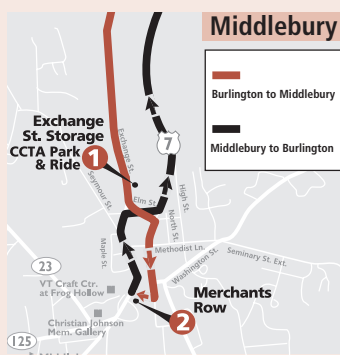

Middlebury LINK Express

OPERATES WEEKDAYS ONLY

ROUTE NUMBER
76

BURLINGTON TO MIDDLEBURY Monday–Friday

	FAHC/MCHV	St. Paul St./Cherry St.	Pine St./Cumberland Farms	Steve's CITGO	Stage Road	Ferrisburgh Park & Ride	Verg. Main/Green St.	Exchange St Storage	Merchants Row
AM	7	8	9	6	5	4	3	1	2
	–	5:05	5:10	–	5:35	5:42	5:46	6:10	6:15*
	–	6:05	6:10	–	6:35	6:42	6:46	7:10	7:15*
PM	4:40	4:50	4:58	R	5:29	5:37	5:40*	5:55	6:00*
	5:20	5:30	5:38	R	6:09	6:17	6:20	6:35	6:40*

R The bus will stop by request only.

MIDDLEBURY TO BURLINGTON Monday–Friday

	Exchange St. Storage	Merchants Row	Verg. Main/Green St.	Ferrisburgh Park & Ride	Jimmo's Motel	Steve's CITGO	FAHC/MCHV	St. Paul St./Cherry St.	Pine St./Cumberland Farms
	1	2	3	4	5	6	7	8	9
AM	6:10	6:15*	6:40	6:43	6:50	6:58	7:39	7:45	7:50
	7:10	7:15*	7:40	7:43	7:50	7:58	8:39	8:45	8:50
PM	5:55	6:00*	6:20	C	6:30	–	–	7:05	7:15
	6:35	6:40*	7:00	C	7:10	–	–	7:45	7:55

C The bus will stop at Ferrisburgh Park & Ride by phone-in request only. Please call 864-2282 before 5:00 p.m. to request a pick-up.

* This stop meets ACTR buses, allowing passengers to transfer.

Saturday Middlebury LINK Service

SATURDAY Middlebury to Burlington

	Adirondack Circle 1	Merchant's Row 2	New Haven Junction 3	Main/Green Street 4	Ferrisburgh Park & Ride 5	Jimmo's Motel 6	Rt 7/ Church Hill Road 7	Shelburne/ along Rt 7 8	S. Burlington/ along Rt 7 9	Pine St./ DPW 10	St. Paul St. / Cherry St. 11
AM	9:45	9:50	R	10:10	10:13	10:20	10:28	R	R	10:53	11:00
PM	12:15	12:20	R	12:40	12:43	12:50	12:58	R	R	1:23	1:30
	4:45	4:50	R	5:10	5:13	5:20	5:28	R	R	5:53	6:00
	7:15	7:20	R	7:40	7:43	7:50	7:58	R	R	8:23	8:30