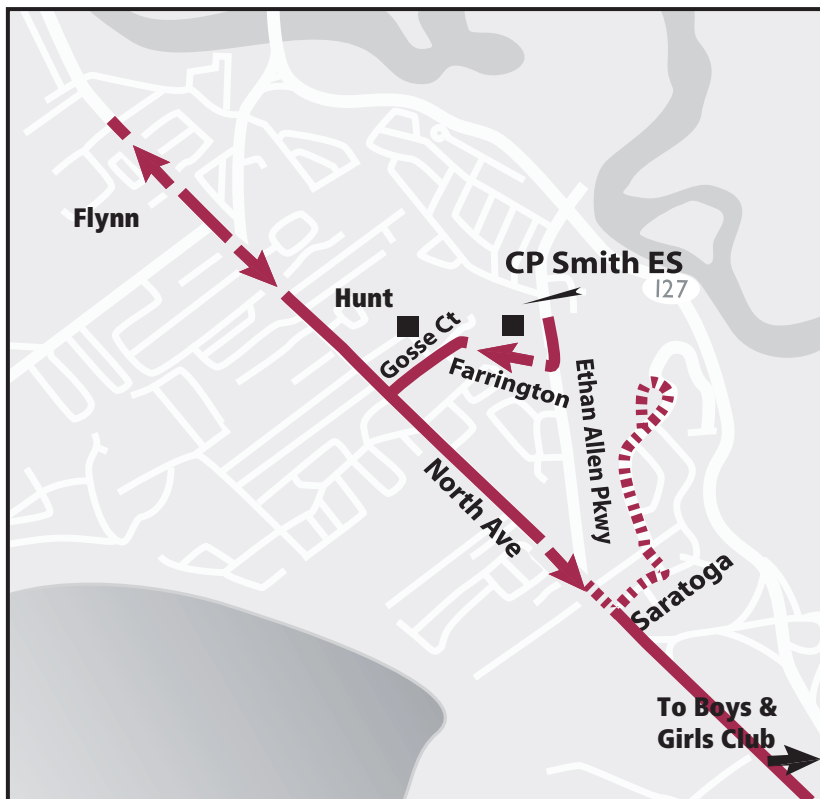

Route 42: PM NORTH END / CP SMITH

ROUTE DETAILS:

2:35 p.m.

Bus Departs CP Smith School

R) Farrington Pkwy.

L) Gosse Ct

R) North Ave.

Drops off at Franklin Square (Turn around)

*** Village Green Area (if necessary)**

L) Saratoga Ave.

L) Brandywine Rd. to Van Patten Rd.

L) Brooks

R) Van Patten

R) Saratoga

L) North Ave.

L) North St.

L) Elmwood Ave.

R) Spring St.

L) Archibald St.

L) Intervale Ave.

L) Oak St.

3:25 p.m.

Drop-off at Boys & Girls Club

** Please note: this bus only goes into Village Green area upon request.*