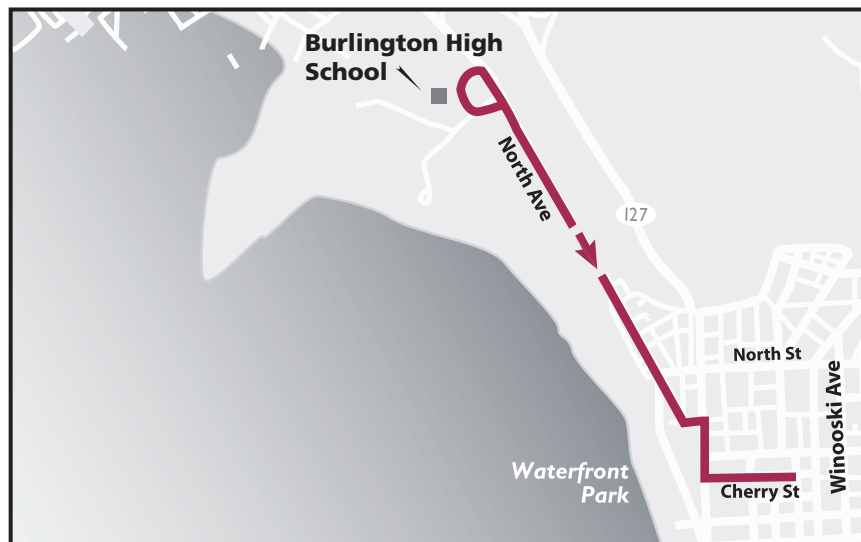

Route 51-Downtown Express: PM BHS / DOWNTOWN

This bus does not stop between BHS & Cherry Street

ROUTE DETAILS:

3:05 pm Leave BHS

- R) North Ave.
- L) Sherman St.
- R) Battery St.
- L) Cherry St.

3:25 pm Leave BHS

- R) North Ave.
- L) Sherman St.
- R) Battery St.
- L) Cherry St.