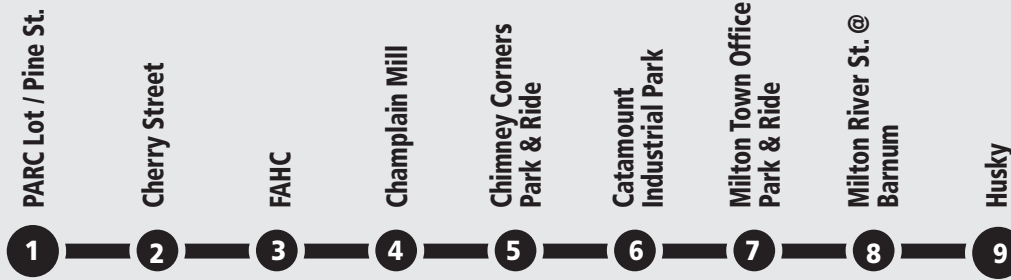

# MILTON COMMUTER

## WEEKDAYS ONLY

ROUTE \*

SCHEDULE - WEEKDAYS ONLY

### AM COMMUTER

PARC Lot / Pine St.	Cherry Street	Champlain Mill	Chimney Corners P&R	Catamount Industrial Park	Husky	Milton Town Office P&R *	Catamount Industrial Park	Chimney Corners P&R	Champlain Mill	FAHC	Cherry Street	PARC Lot / Pine St.
1	2	4	5	6	9	7	6	5	4	3	2	1
5:55	6:00	6:07	R	R	R	6:50	R	7:00	R	7:30	7:40	R
6:55	7:00	7:07	R	R	R	7:55	R	8:05	R	8:32	8:42	R

### EVENING

Cherry Street	FAHC	Champlain Mill	Chimney Corners P&R	Catamount Industrial Park	Milton- River St. @ Barnum	Milton Town Office P&R *	Catamount Industrial Park	Chimney Corners P&R	Champlain Mill	FAHC	Cherry Street	PARC Lot / Pine St.
2	3	4	5	6	8	7	6	5	4	3	2	1
9:30	9:35	9:40	9:55	R	10:03	10:08	R	10:15	R	R	10:40	R